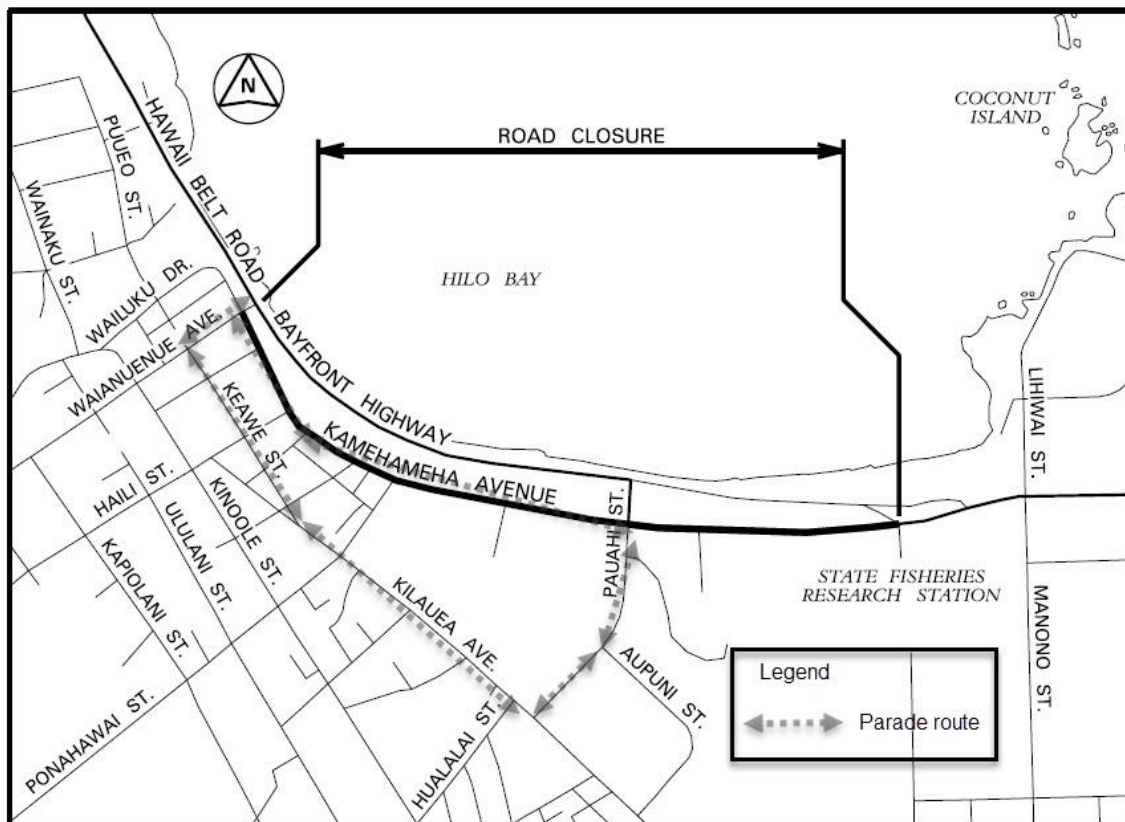

On Saturday, April 23, 2022 at 8:00 a.m. to 3:00 p.m. Kamehameha Avenue between Waianuenu Avenue and the State Fisheries Research Station driveway in both directions will be closed for the 59th Annual Merrie Monarch Festival Royal Parade and staging area.

Please be advised that the parade route closure will begin at 10:00 a.m. The parade route will start from Piopio Street, left on Pauahi St., right on Kīlauea Ave., continuing onto Keawe St., turning right on Waianuenu Ave and right on Kamehameha Ave ending at Bishop St.

The Merrie Monarch Festival would like to mahalo everyone for their cooperation and attentiveness to lane closures and traffic restrictions during this time.

###