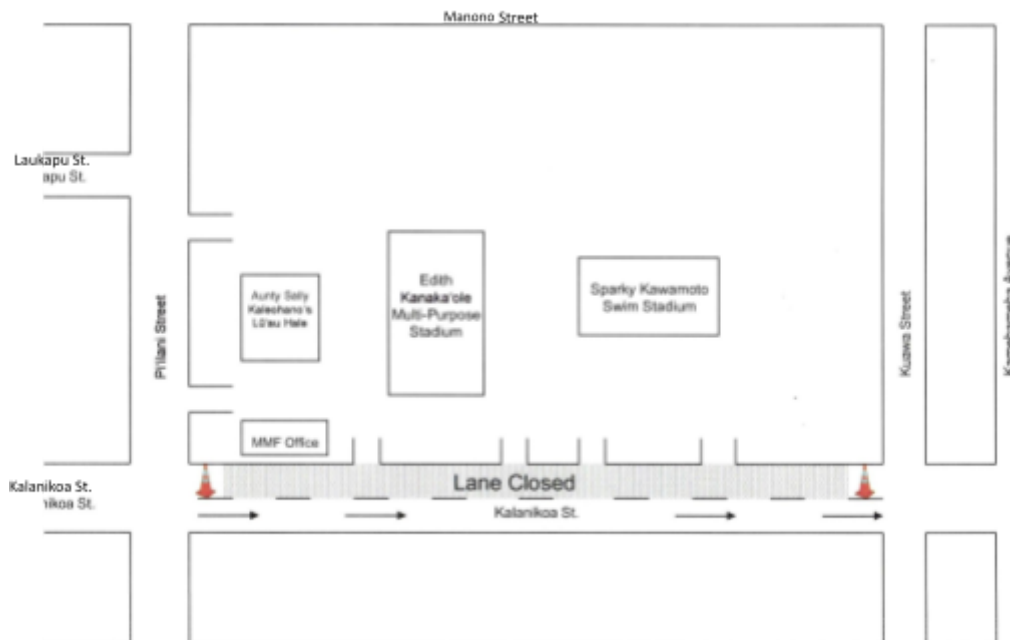

### 59TH ANNUAL MERRIE MONARCH FESTIVAL

The Merrie Monarch Festival would like to inform residents and visitors of upcoming road closures to occur during the festival on April 20-23, 2022.

Beginning Wednesday, April 20 at Noon and continuing on a 24-hour basis to Saturday, April 27, 2022 Kalanikoa Street between Pi'ilani and Kuawa Streets will convert to a one-way traffic pattern (Northerly-Hilo bound). Normal traffic pattern will resume on Kalanikoa Street on Sunday, April 24, 2022 at 8:00 a.m.

On Saturday, April 23, 2022 at 8:00 a.m. to 3:00 p.m. Kamehameha Avenue between Waianuenu Avenue and the State Fisheries Research Station driveway in both directions will be closed for the 59th Annual Merrie Monarch Festival Royal Parade and staging area.

Please be advised that the parade route closure will begin at 10:00 a.m. The parade route will start from Piopio Street, left on Pauahi St., right on Kīlauea Ave., continuing onto Keawe St., turning right on Waianuenu Ave and right on Kamehameha Ave ending at Bishop St.

The Merrie Monarch Festival would like to mahalo everyone for their cooperation and attentiveness to lane closures and traffic restrictions during this time.

###